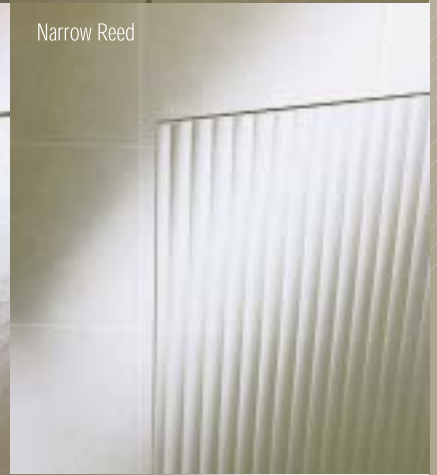

# Glass *Options*

The elegance that glass brings to a bathroom can really distinguish a design. Agalite offers the most diverse selection of glass for your bath to reflect your style. You can choose clear or tinted glass to give the feeling of openness and showcase your décor. Or, you may pick richly textured or patterned glass for privacy or design. In addition, Agalite dealers can provide you with Decorator Designs such as frosted or grooved art for that truly unique atmosphere.

Rain

Delta Frost

Flemish

Satin Etched

Glue Chip

Narrow Reed

P-516

Bronze