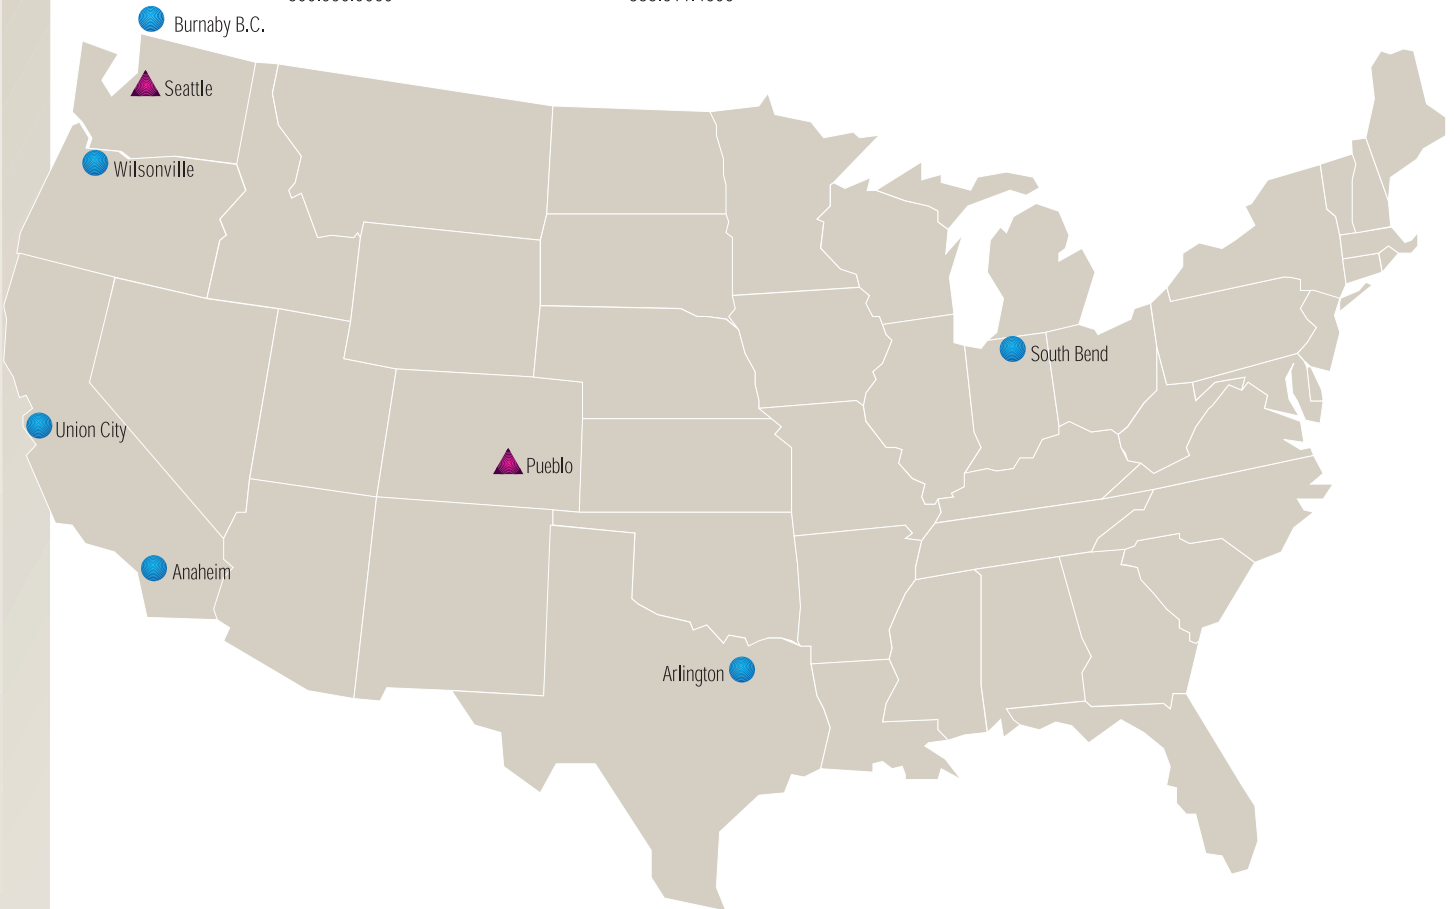

Agalite Pueblo
Pueblo, CO
719.948.9507
800.269.8342

Agalite Union City
Union City, CA
510.471.9700
800.479.2992

Agalite Oregon
Wilsonville, OR
503.454.5290
800.788.1030

Agalite Indiana
South Bend, IN
574.282.8105
800.269.8343

Agalite Canada
Burnaby, BC, Canada
604.420.0998
888.424.2548

Agalite Anaheim
Anaheim, CA
714.632.7478
800.550.9060

Agalite Arlington
Arlington, TX
817.649.9577
888.611.4606

Distributed by: